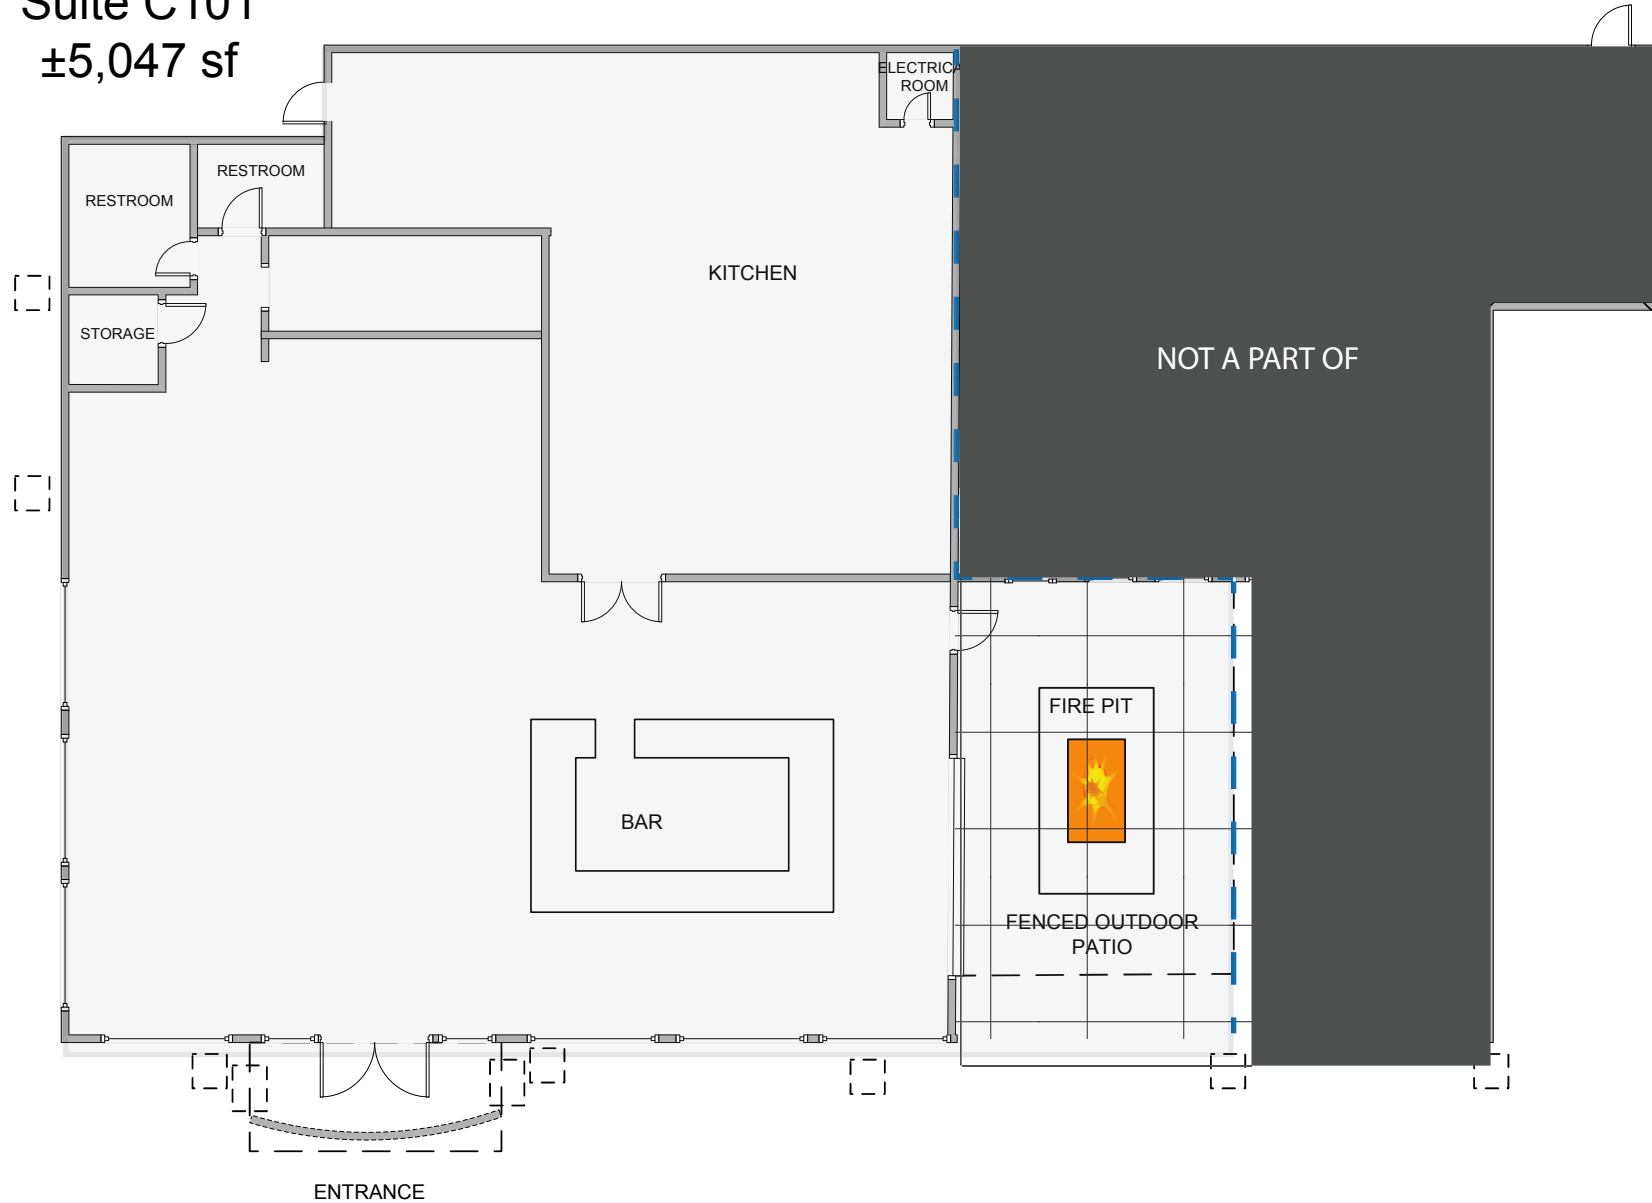

8763 E Bell Road | Scottsdale, Arizona 85260

Suite C101
±5,047 sf

NOT TO SCALE

All information furnished regarding property for sale, rental or financing is from sources deemed reliable, but no warranty or representation is made to the accuracy thereof and same is submitted to errors, omissions, change of price, rental or other conditions, prior to sale, lease or financing or withdrawal without notice. No liability of any kind is to be imposed on the broker herein. This information has been secured from sources deemed reliable, however, we make no warranties as to its accuracy.